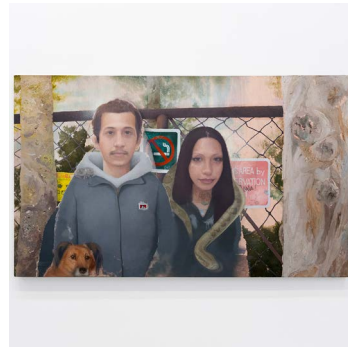

MICHAEL ALVAREZ
Family Stroll, 2015-2024

Oil, acrylic, spray paint, oil
pastel, pencil, collage on panel
36 x 60 inches (91.4 x 152.4
cm.)
(MAL24-002)

SHADI AL-ATALLAH
*They've embedded themselves in
me*, 2024