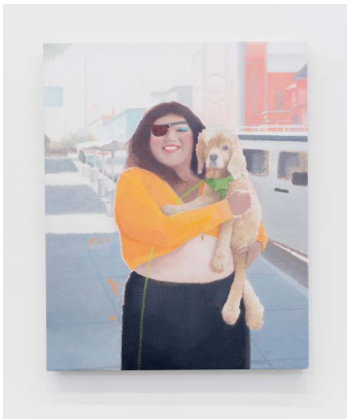

MICHAEL ALVAREZ
Family Stroll, 2015-2024

MICHAEL ALVAREZ
Gabby and Larry, 2024

Oil, oil pastel, pencil, collage
on canvas
28 x 22 inches (71.1 x 55.9
cm.)
(MAL24-001)