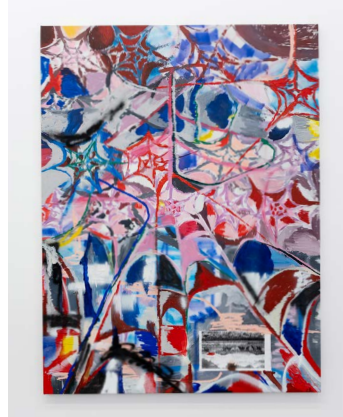

GRACE ROSARIO PERKINS
*Like a Dream in the Night, Who
Can Say Where We're Going*,
2024

Acrylic and collage on canvas
78 x 54 inches (198.1 x 137.2
cm.)
(GRP24-002)