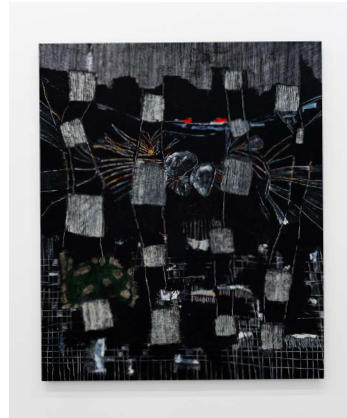

LAÍS AMARAL
Pausa, 2024

Acrylic on canvas
56 3/4 x 43 1/4 inches (144 x
110 cm.)
(LAM24-001)