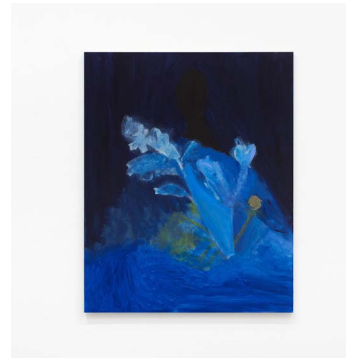

RUTH IGE
*The premonition of hope and
not of sorrow, 2023*

Acrylic on canvas
59 7/8 x 48 inches (152 x 122
cm.)
(RUI24-001)