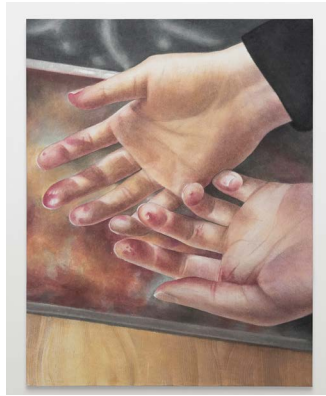

YOOYUN YANG
Juice, 2024

Acrylic on jangji paper
46 x 35 7/8 inches (117 x 91
cm.)
(YY24-003)