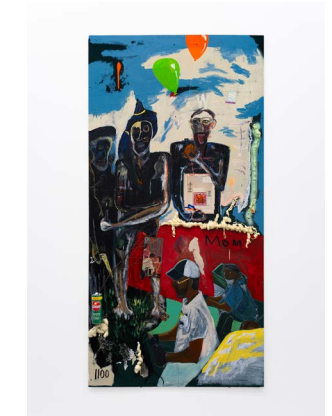

CHAR JERÉ
Paths, 2024

Oil, acrylic, spray foam, collage
on plywood
96 x 48 inches (243.8 x 121.9
cm.)
(CHJ24-013)