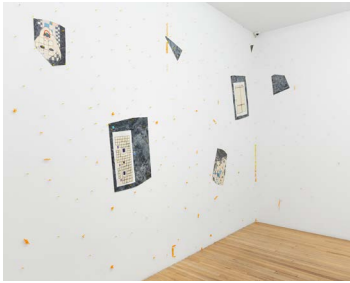

Andrew Kreps
Gallery

22 Cortlandt Alley,
New York, NY 10013

Tue–Sat, 10 am–6 pm
andrewkreps.com

Tel. (212)741-8849
Fax. (212)741-8163

22 CORTLANDT ALLEY

MAIN GALLERY

CREIGHTON BAXTER
A List of the Present, 2024

Acrylic, colored pencil,
graphite on paper with
hypodermic needles
Dimensions Variable
(CRB24-010)

Acrylic, medicine cabinet door,
planter pedestal
20 x 16 x 10 inches (50.8 x
40.6 x 25.4 cm.)
(CRB24-001)

Acrylic paint, paper, gel medium,
thread on canvas
55 1/8 x 50 inches (140 x 127 cm.);
56 1/4 x 51 1/8 v x 2 1/2 inches
(143 x 130 x 6.5 cm.) framed
(ANT24-002)

Acrylic paint, paper, gel
medium, thread on canvas
55 1/8 x 50 inches (140 x 127
cm.); 56 1/4 x 51 1/8 x 2 1/2
inches (143 x 130 x 6.5 cm.)
framed
(ANT24-001)